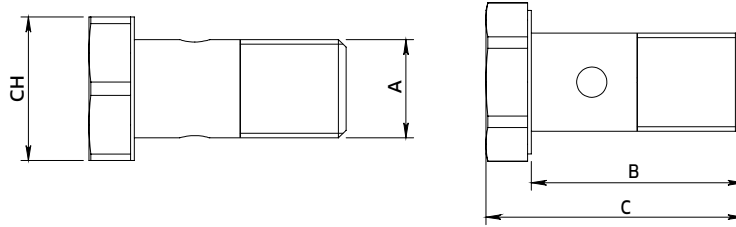

Universal screwable fittings (Drilled bolt)

Raccordi avvitabili universali (bullone forato)

ORDERING CODE / CODICE ORDINAZIONE

50	23	00	A0	3	0	**	0	
								Fitting dimension
								O2 1/4 BSPP
								O3 3/8 BSPP
								O4 1/2 BSPP

Drilled bolt Standard code	Fitting size A	B	C	CH
502300A030020	1/4	28	34	19
502300A030030	3/8	31	39	22
502300A030040	1/2	38	46	27

* On request versions: Please, contact our customer service / *Versioni su richiesta: Per cortesia contattare il ns. servizio clienti.*

Ogive and nut nipple fitting

Raccordo nipplo dado e ogiva

ORDERING CODE / CODICE ORDINAZIONE

50	22	00	A0	3	0	**	0	
								Fitting dimension
								O2 1/4 BSPP
								O3 3/8 BSPP
								O4 1/2 BSPP

Ogive and nut nipple fitting Standard code	Fitting size A	ØB	L1	L2	CH
502200A030020	1/4	12	12	27	22
502200A030030	3/8	12	12	27	22
502200A030040	1/2	15	14	29	27