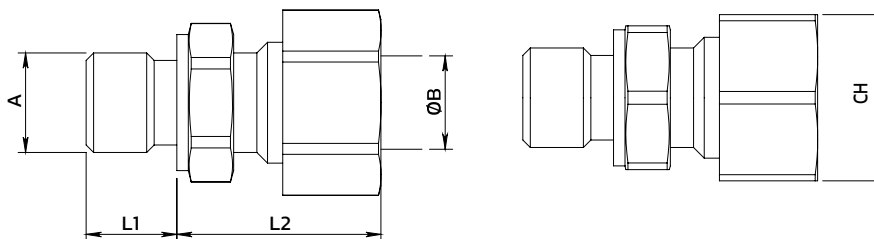

Universal screwable fittings (Drilled bolt)

Raccordi avvitabili universali (bullone forato)

ORDERING CODE / CODICE ORDINAZIONE

50	23	00	A0	3	0	**	0	
								Fitting dimension
								O2 1/4 BSPP
								O3 3/8 BSPP
								O4 1/2 BSPP

Drilled bolt Standard code	Fitting size A	B	C	CH
502300A030020	1/4	28	34	19
502300A030030	3/8	31	39	22
502300A030040	1/2	38	46	27

* On request versions: Please, contact our customer service / *Versioni su richiesta: Per cortesia contattare il ns. servizio clienti.*

Ogive and nut nipple fitting

Raccordo nipplo dado e ogiva

ORDERING CODE / CODICE ORDINAZIONE

50	22	00	A0	3	0	**	0	
								Fitting dimension
								O2 1/4 BSPP
								O3 3/8 BSPP
								O4 1/2 BSPP

Ogive and nut nipple fitting Standard code	Fitting size A	ØB	L1	L2	CH
502200A030020	1/4	12	12	27	22
502200A030030	3/8	12	12	27	22
502200A030040	1/2	15	14	29	27